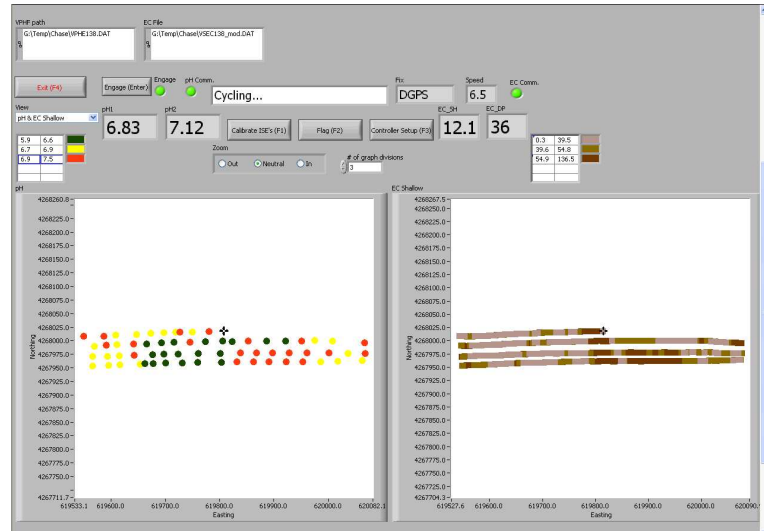

View Soil EC and pH maps in real-time!

- View data on-the-go to improve data quality
- Show clients their fields immediately
- Log data on PC
- SoilViewer™ can also map pH data directly from Veris MSP pH controller.

User-selectable colors and ranges and point size

Selectable zoom functions for viewing maps

Data windows and sensor map views helps insure data quality